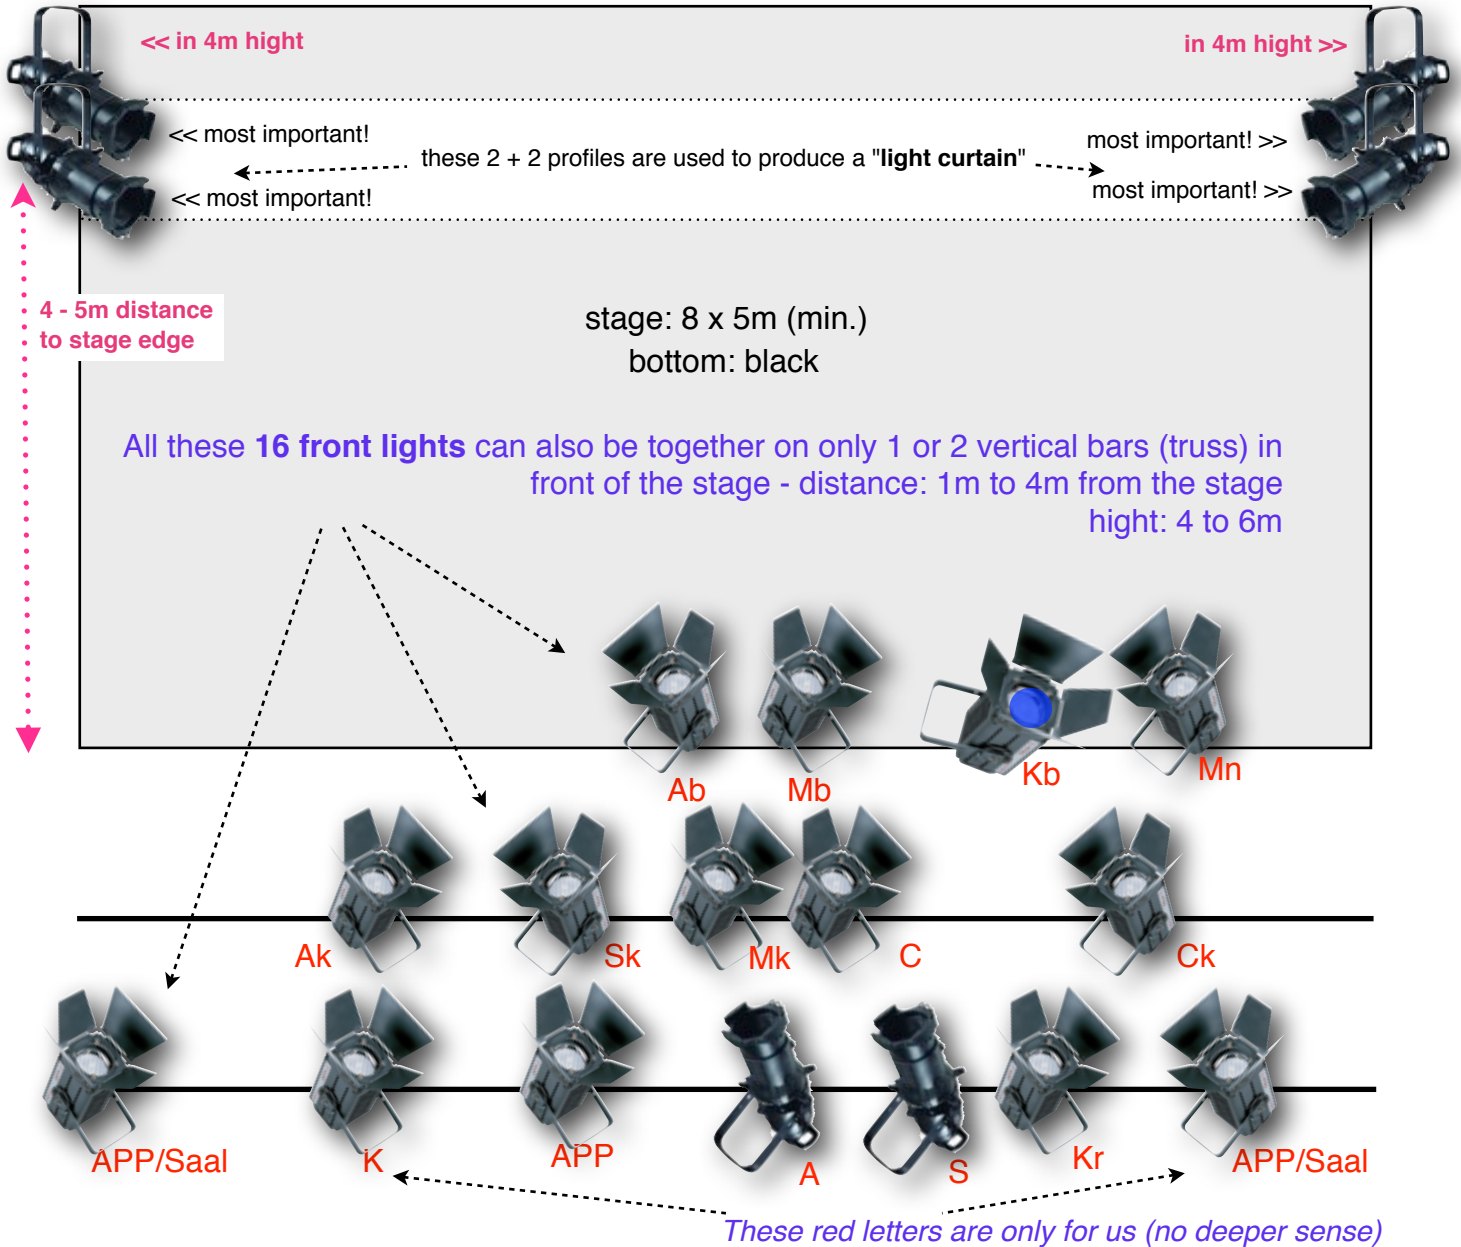

background: black

Sound - we need:

1 audio port on stage (XLR) for our wireless micro (mono) to sound system of the venue
+ 2 audio ports on stage (XLR, left + right = stereo) for the sound out of our laptop on stage
If you have 3 DI Boxes - also great!

Lights:

6 x Profile

14 x PC (with barn doors)

1 blue filter

light desk: min. 18 channels

setup time: 3-4 hours - we need light technician from the venue for 3 hours + sound technician for 1h
dismantling time: 1 hour - IMPORTANT: dismantling of your lights and other technical stuff (if necessary) can only start AFTER we finished dismantling of our stage settings, puppets & props!